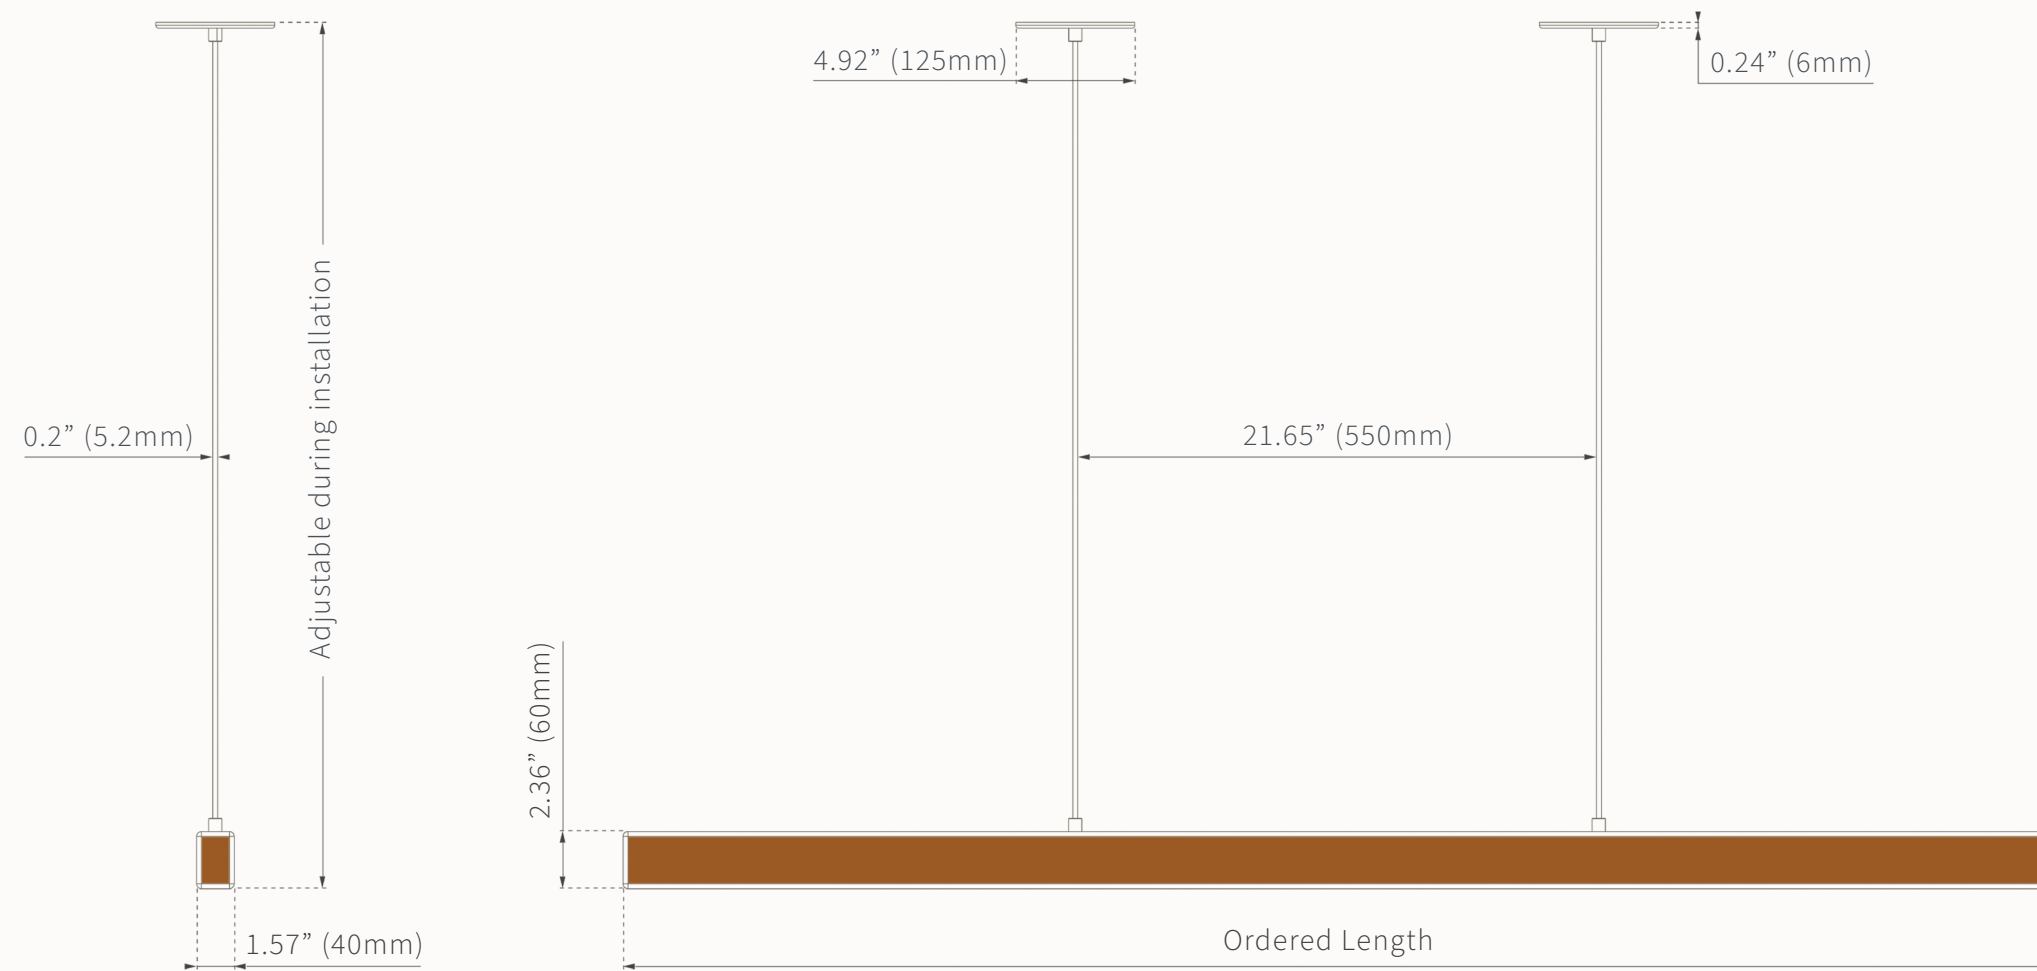

Dual Canopy Dimensional Drawing

Electrical / Mounting Note

In dual-canopy configurations, line voltage power is required at one canopy only; the second canopy is non-powered and functions as a support mount unless otherwise specified. Custom canopy/cord spacing is available upon request.