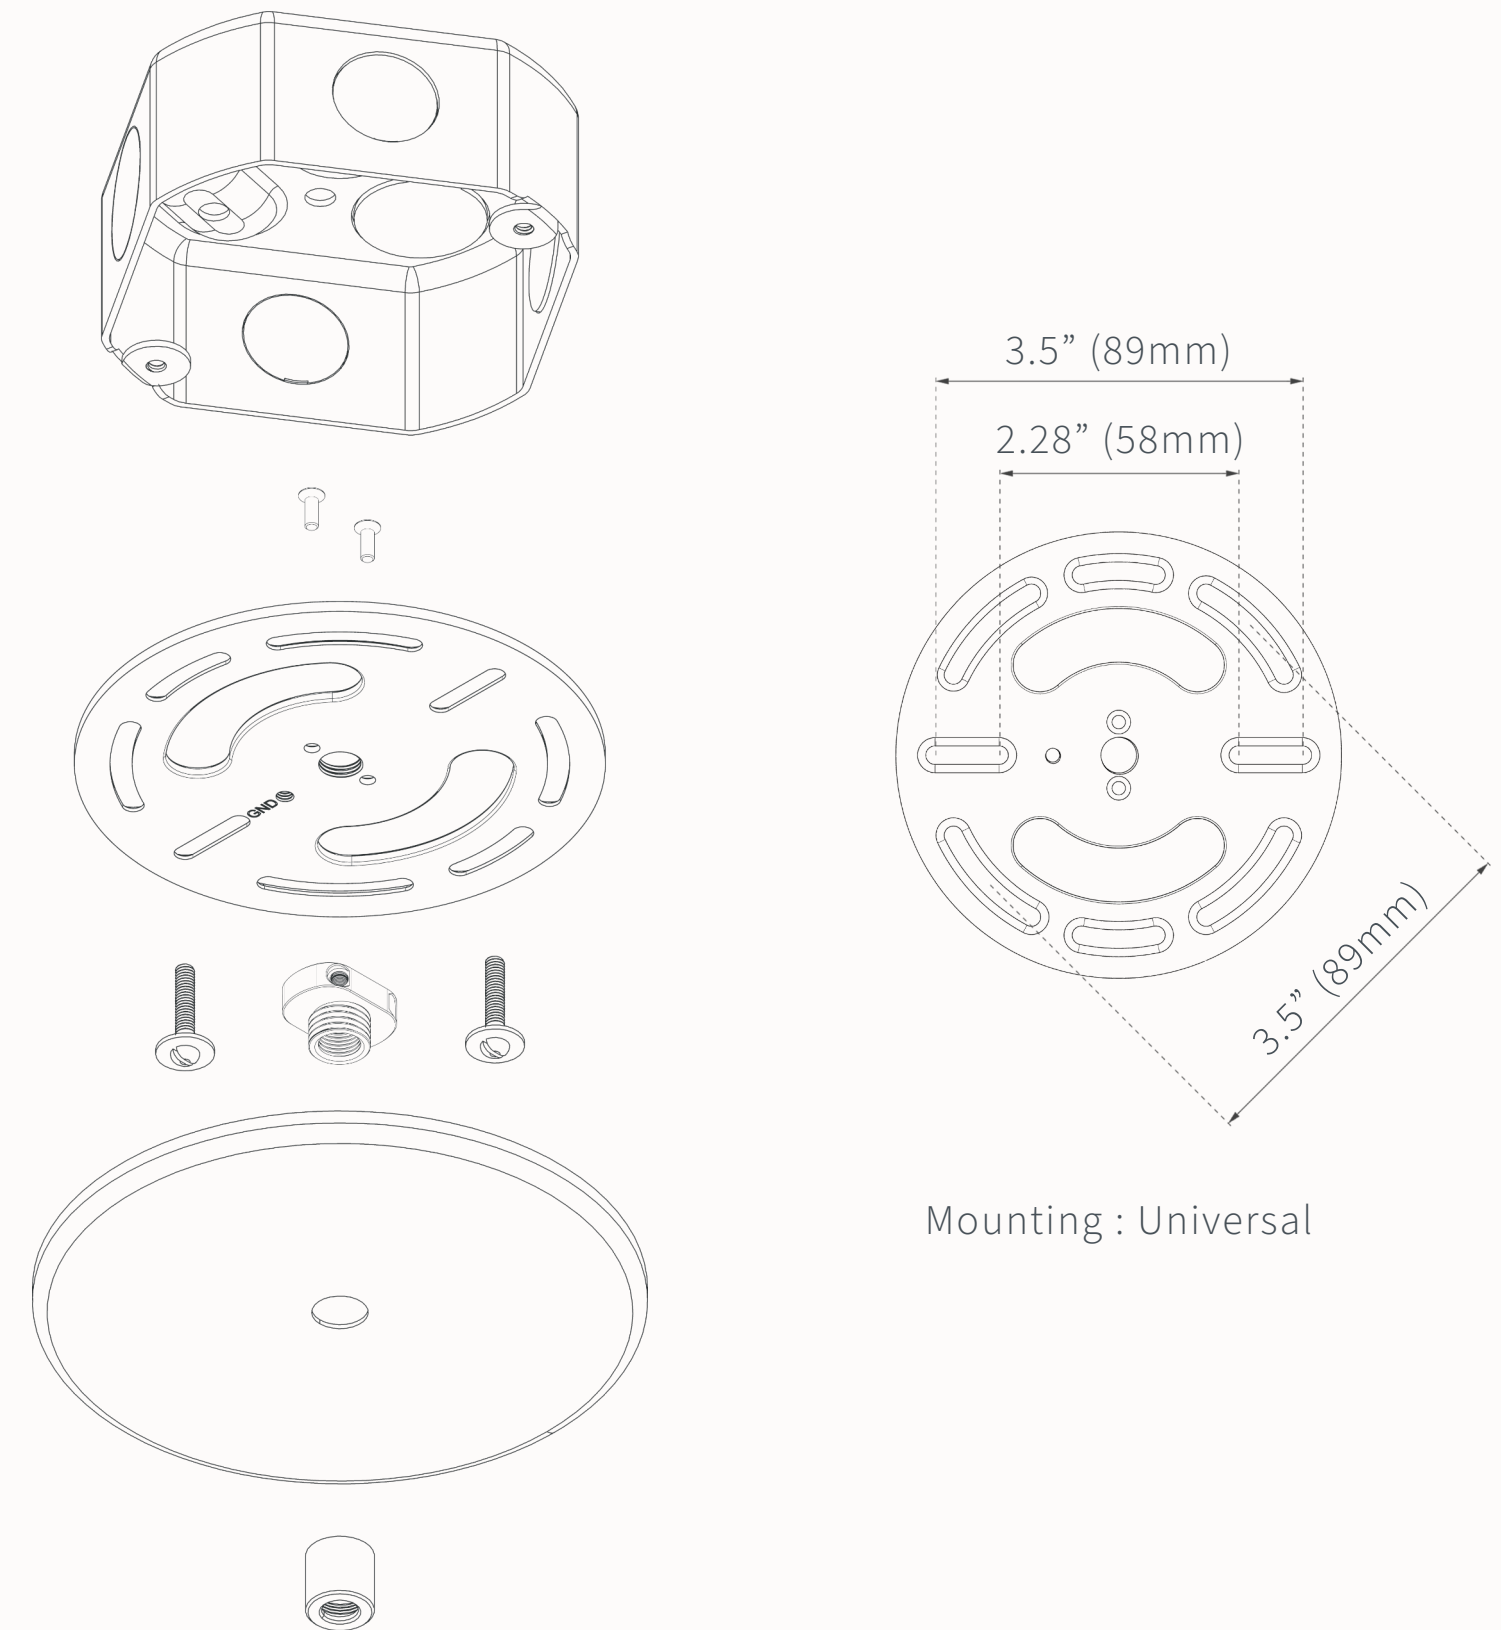

## Continuous Canopy Dimensional Drawing

## Continuous Canopy Hardware Diagram

## Dual Canopy Dimensional Drawing

## Performance Table

Length	Wattage	Delivered Lumens	Weight
31.5"(80cm)	12.8W	1056LM	3.2 LB / 1.5 KG
39.4"(100cm)	16W	1320LM	4.1 LB / 1.9 KG
47.2"(120cm)	19.2W	1584LM	4.9 LB / 2.3 KG
59"(150cm)	24W	1980LM	6.1 LB / 2.8 KG
71"(180cm)	28.8W	2376LM	7.3 LB / 3.3 KG
78.7"(200cm)	32W	2640LM	8.3 LB / 3.7 KG
86.6"(220cm)	35.2	2904LM	8.8 LB / 4.0 KG
94.5"(240cm)	38.4W	3168LM	9.7 LB / 4.4 KG