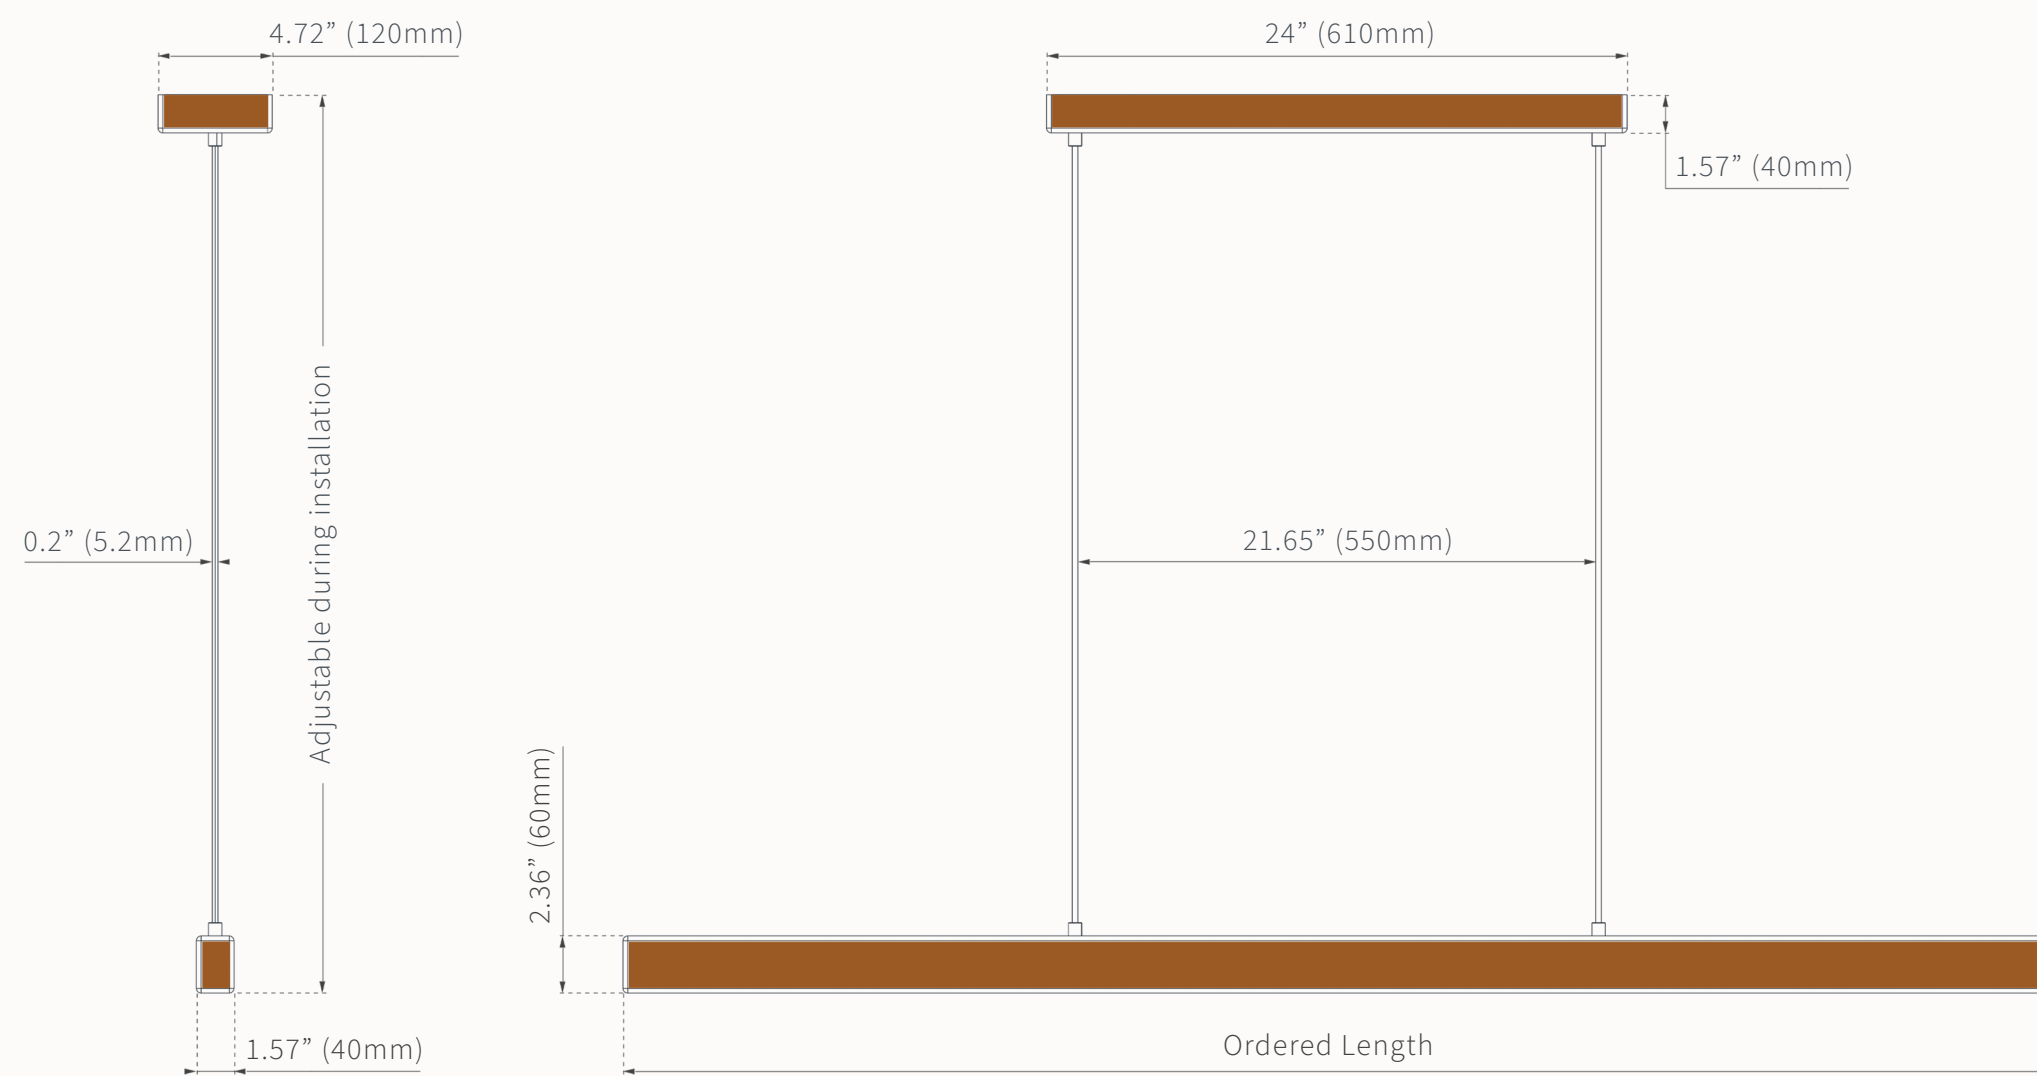

Continuous Canopy Dimensional Drawing