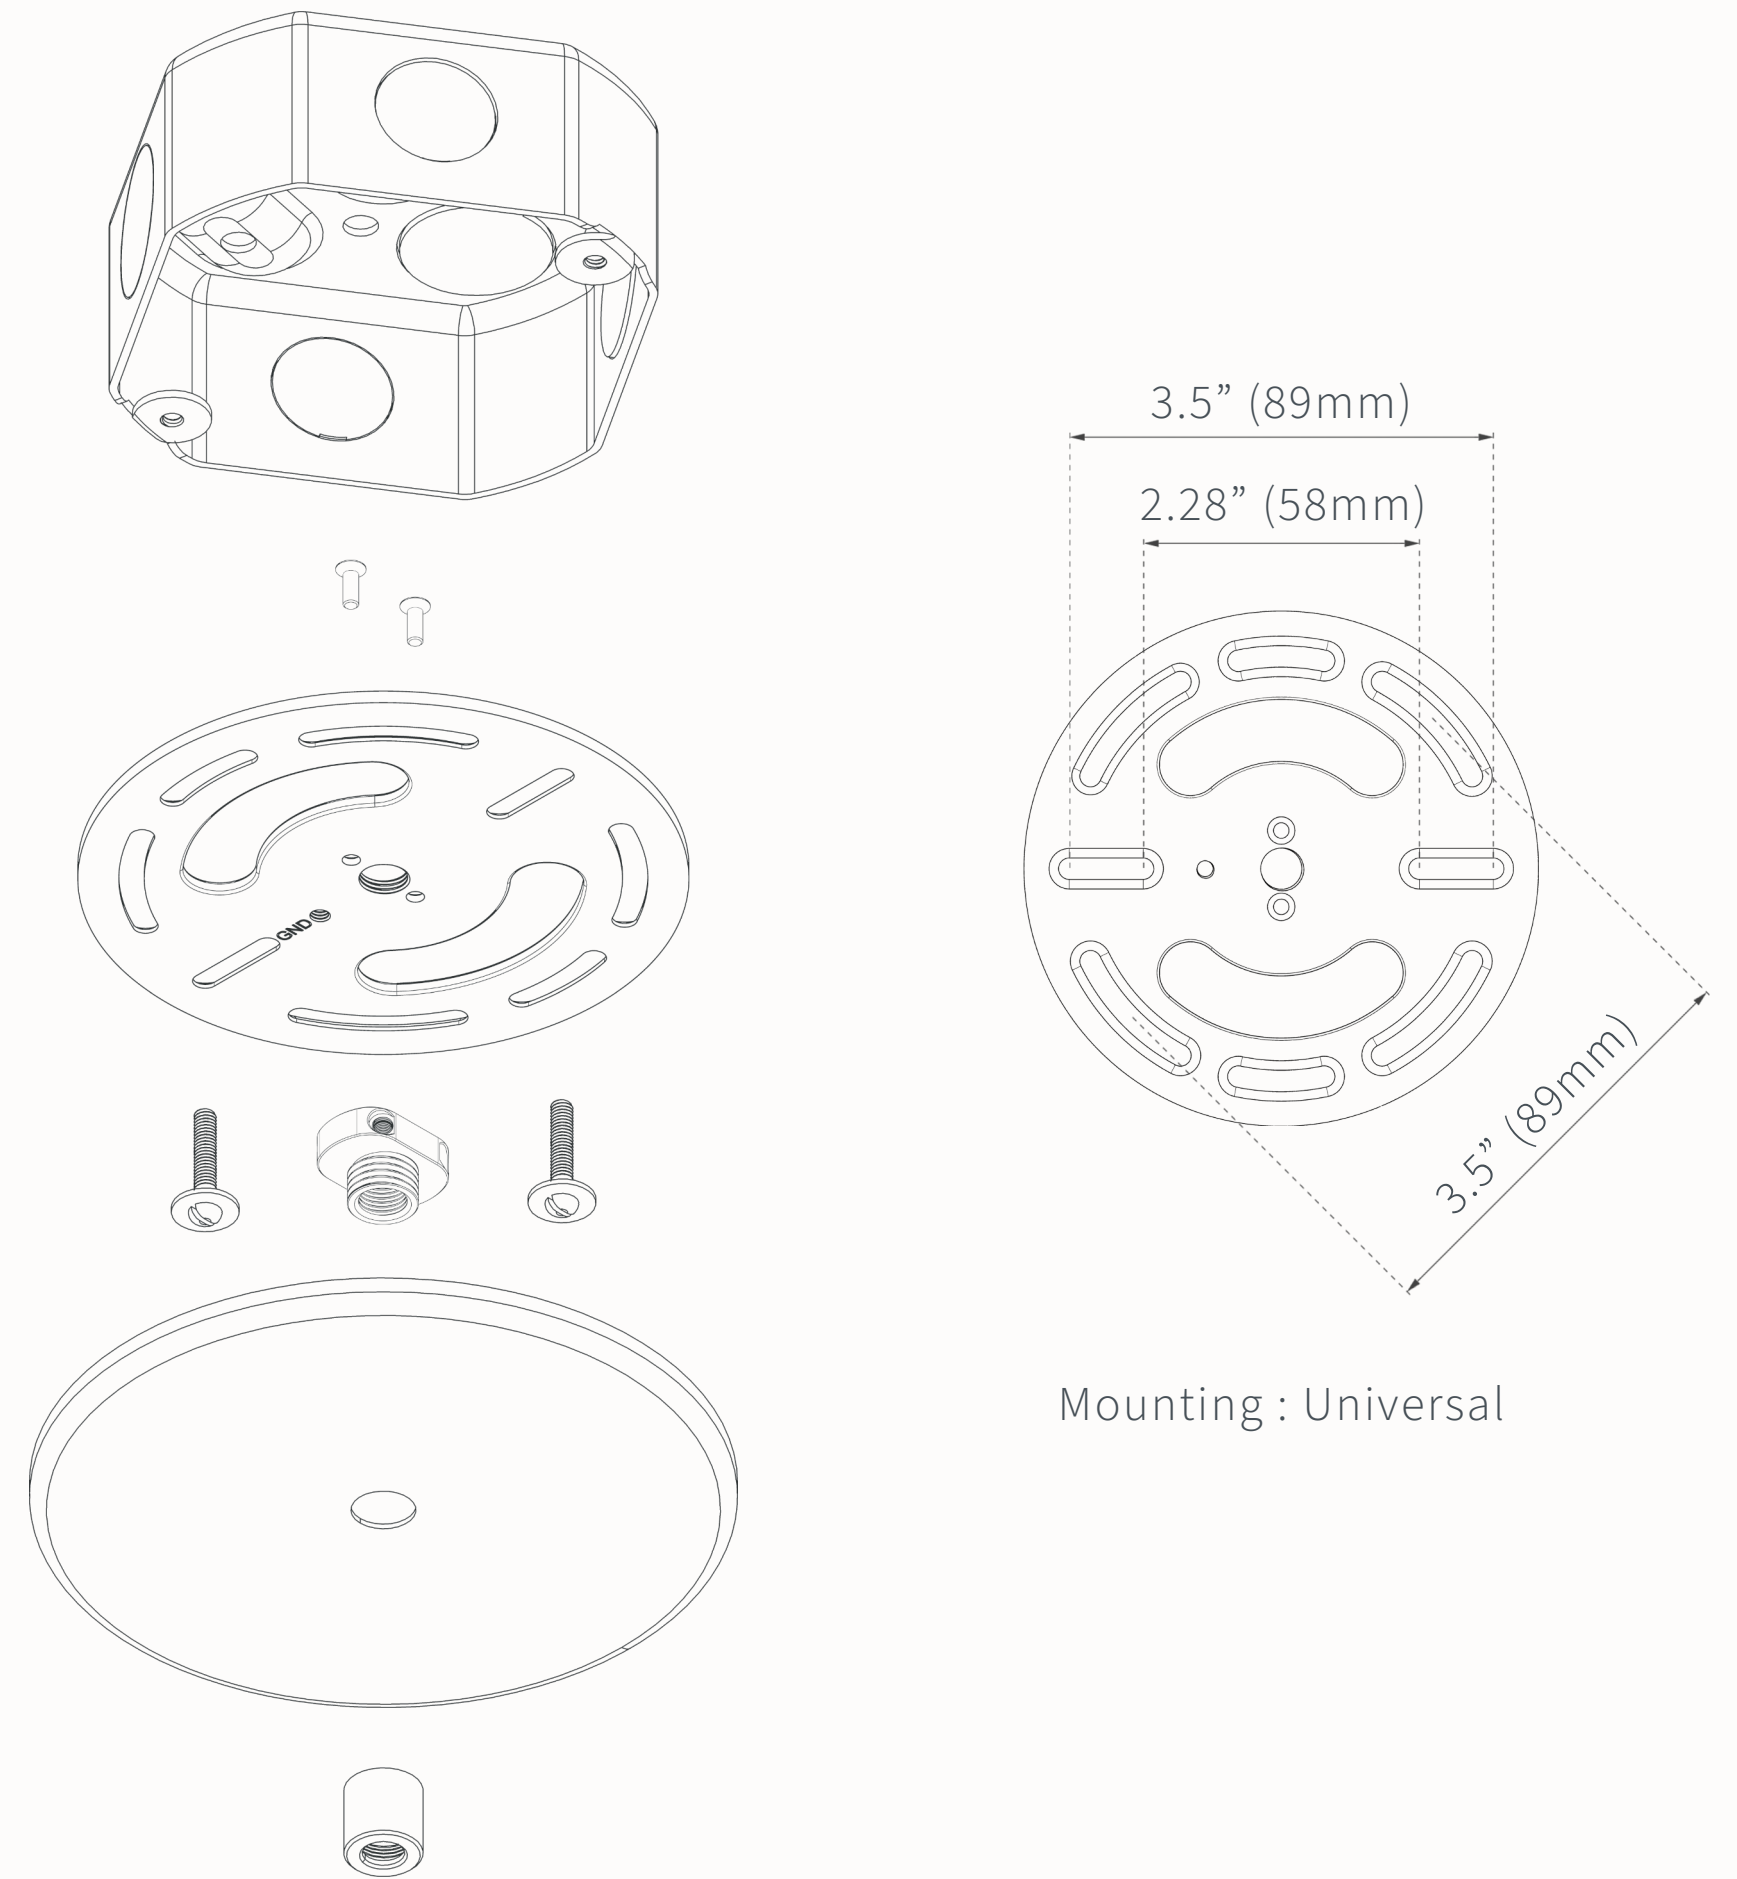

AURA 14-3

CEI - 003

Description

Aura 14-3 pairs a 14" crafted solid-hardwood shade with a 3" diffused globe, creating a broader wash of light across the textured underside. A subtle metal detail connects the shade to the upper cap, adding a refined architectural accent.

Product Specifications

Wood Finishes

Available in All Standard Wood Finishes

Metal Finishes

Available in All Standard Metal Finishes

Glass Finishes

Available in All Standard Glass Finishes

Cord Finishes

Available in All Standard Cord Finishes

Textures

Available in All Standard Textures

Cord Length

Specified cord length is the distance from ceiling to desired bottom of fixture. Cords are supplied with additional length for installer trimming and final adjustment on-site.

Material Disclaimer

Due to the natural characteristics of solid hardwood, grain and tone variation will occur. Each fixture is unique.

Canopy Hardware Diagram