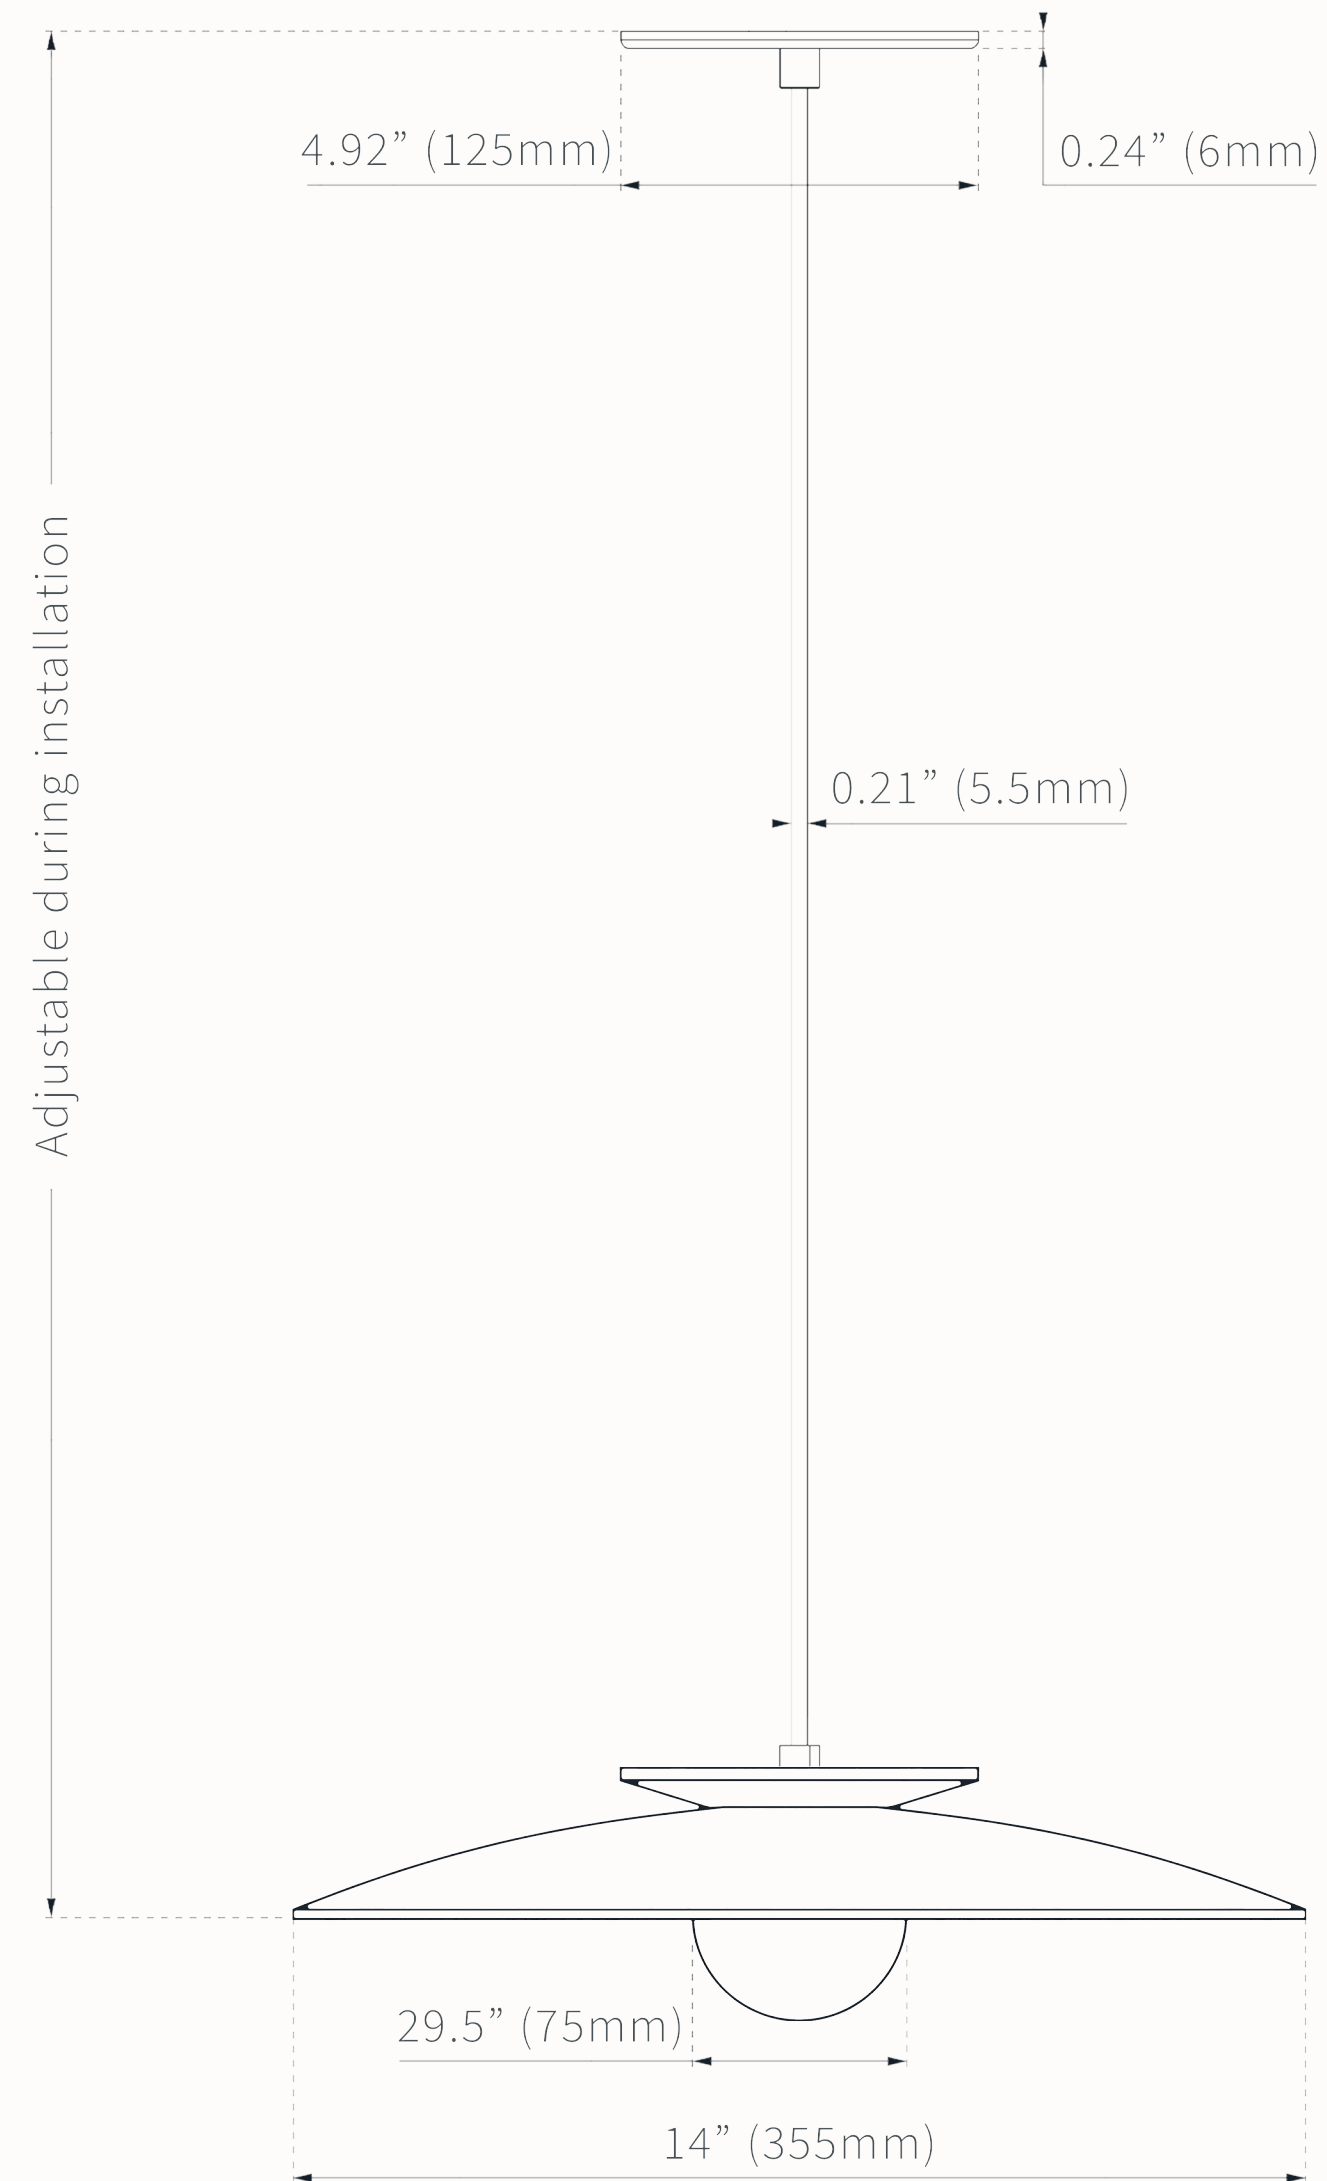

AURA 14-3

CEI - 003

CUT SHEET

Revision number : #2
Revision date : 15 May 2026

AURA 14-3

CEI - 003

Description

Aura 14-3 pairs a 14" crafted solid-hardwood shade with a 3" diffused globe, creating a broader wash of light across the textured underside. A subtle metal detail connects the shade to the upper cap, adding a refined architectural accent.

Available in All Standard Cord Finishes

Textures

Available in All Standard Textures

Cord Length

Specified cord length is the distance from ceiling to desired bottom of fixture. Cords are supplied with additional length for installer trimming and final adjustment on-site.

Material Disclaimer

Due to the natural characteristics of solid hardwood, grain and tone variation will occur. Each fixture is unique.

Canopy Hardware Diagram

AURA 14-3

CEI - 003

Dimensional Drawing

AURA 14-3

Electrical Notes

Fixture to be installed by a qualified electrician in accordance with local electrical code.

Performance Table

Size	Max Wattage	Delivered Lumens	Weight
14" (35.6cm)	6W	450-600 Lumen (Bulb Dependent)	1.70KG / 3.76LB