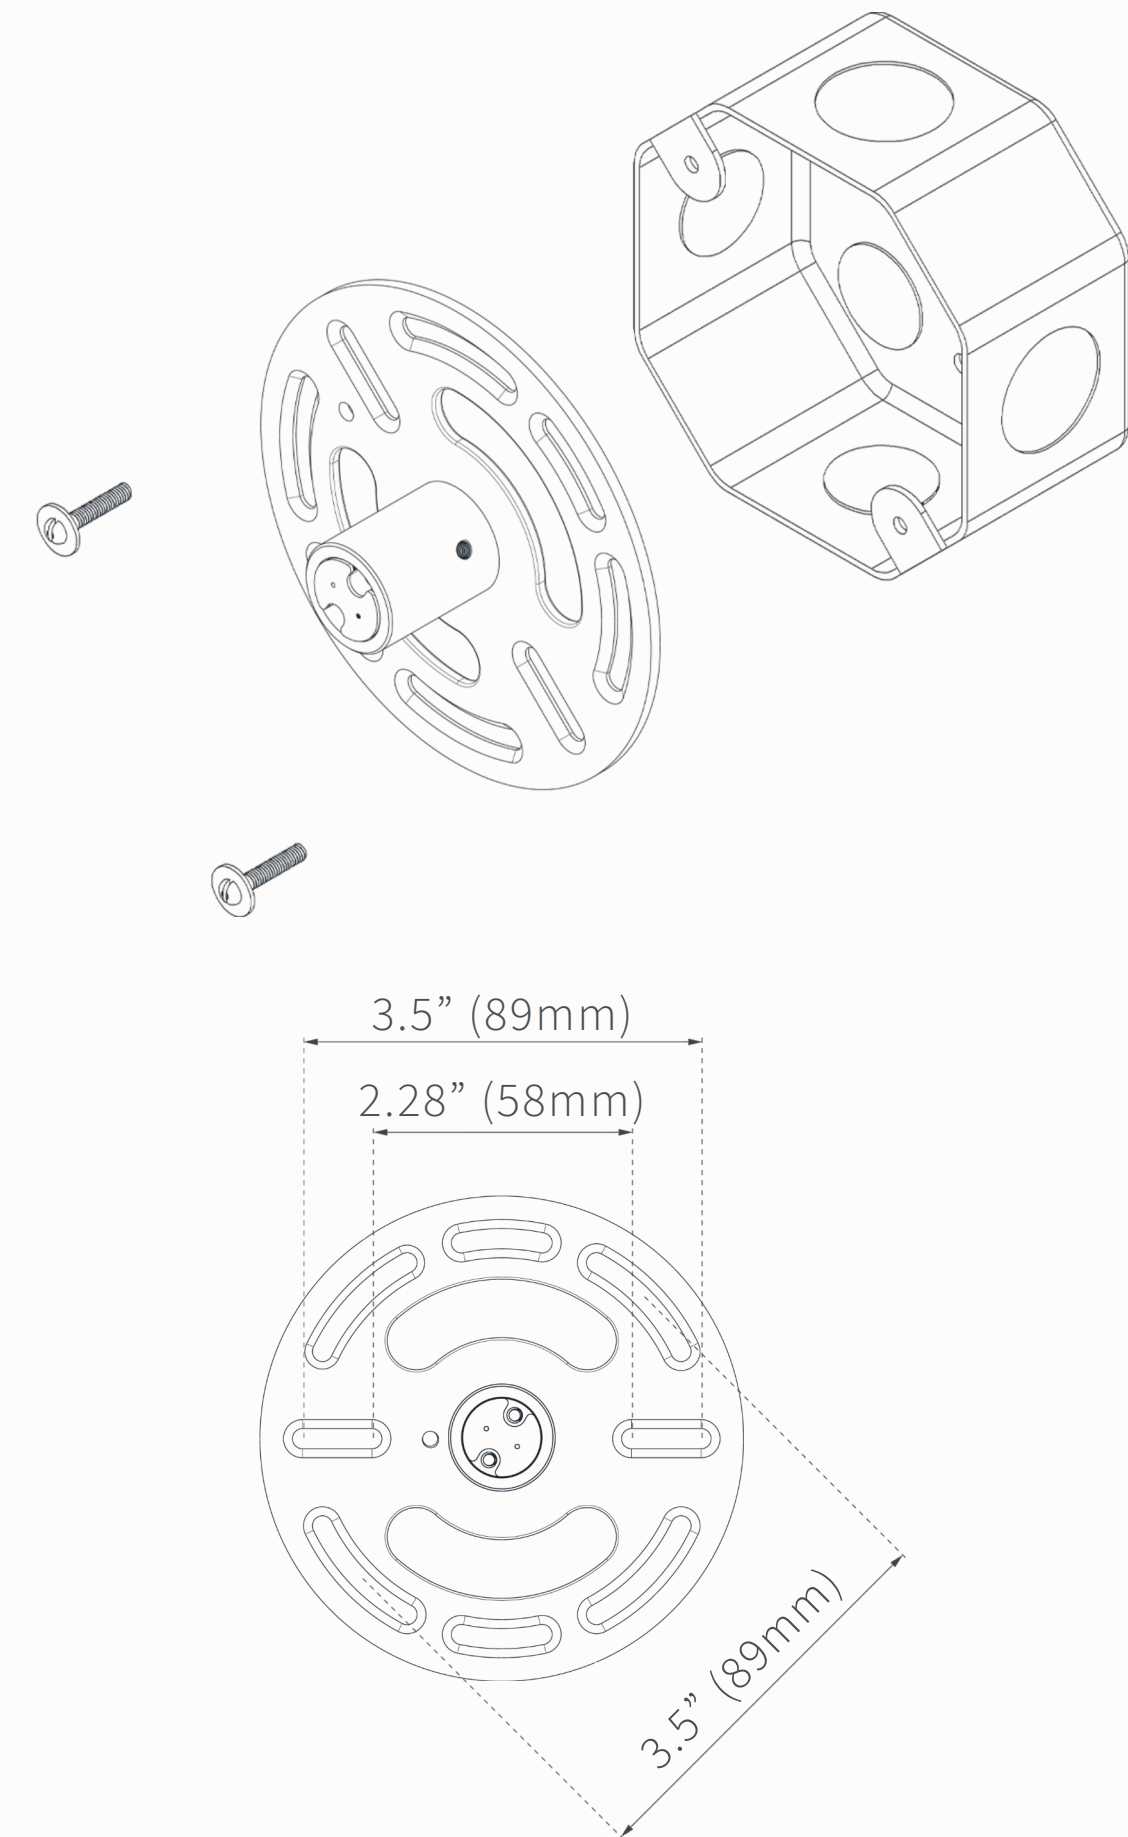

AURA 14-3

WAC - 003

CUT SHEET

Revision number : #2
Revision date : 15 May 2026

AURA 14-3

WAC - 003

Description

Aura 14-3 pairs a 14" carved solid-wood shade with a 3" diffused globe, offering a broader atmospheric glow with greater material presence and sculptural depth.

Available in All Standard Textures

Mounting Location

- Wall
- Ceiling

Material Disclaimer

Due to the natural characteristics of solid hardwood, grain and tone variation will occur. Each fixture is unique.

Mounting Hardware Diagram

Mounting : Universal

AURA 14-3

WAC - 003

Dimensional Drawing

AURA 14-3

WAC - 003

Electrical

Electrical Notes

Fixture to be installed by a qualified electrician in accordance with local electrical code.

Performance Table

Size	Max Wattage	Delivered Lumens	Weight
14" (35.6cm)	6W	450-600 Lumen (Bulb Dependent)	1.70KG / 3.76LB