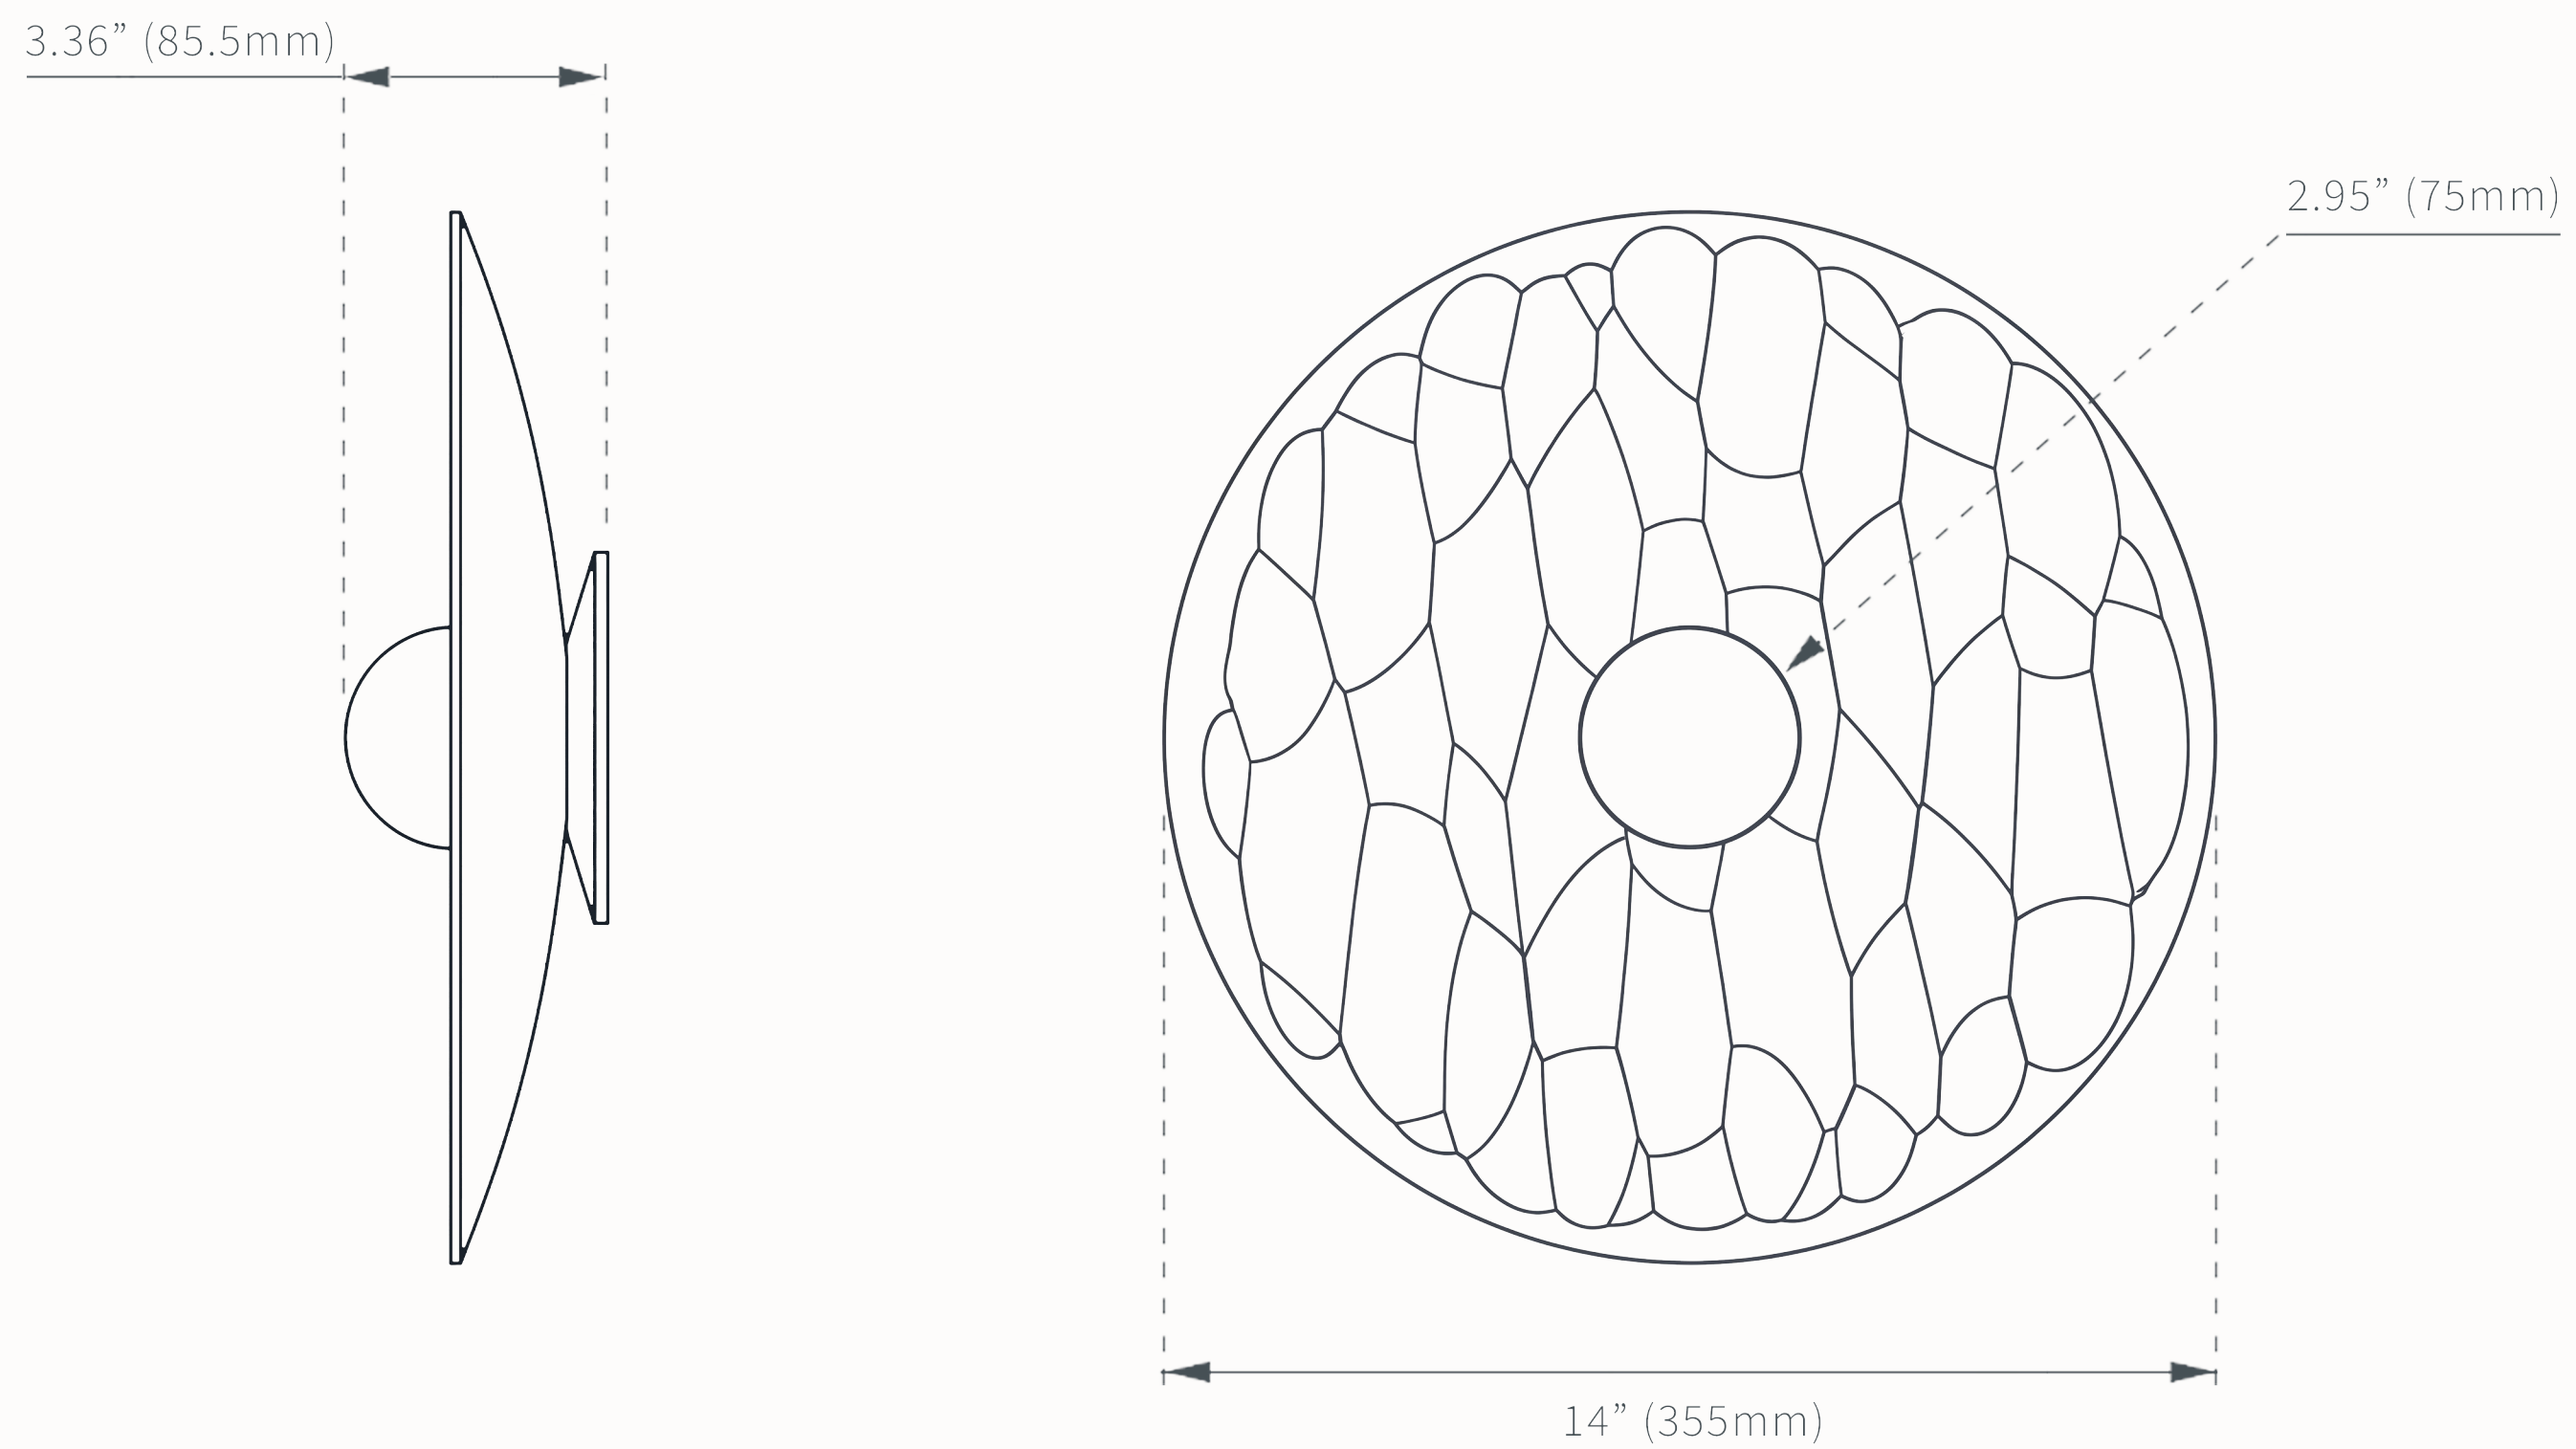

AURA 14-3

WAC - 003

Dimensional Drawing