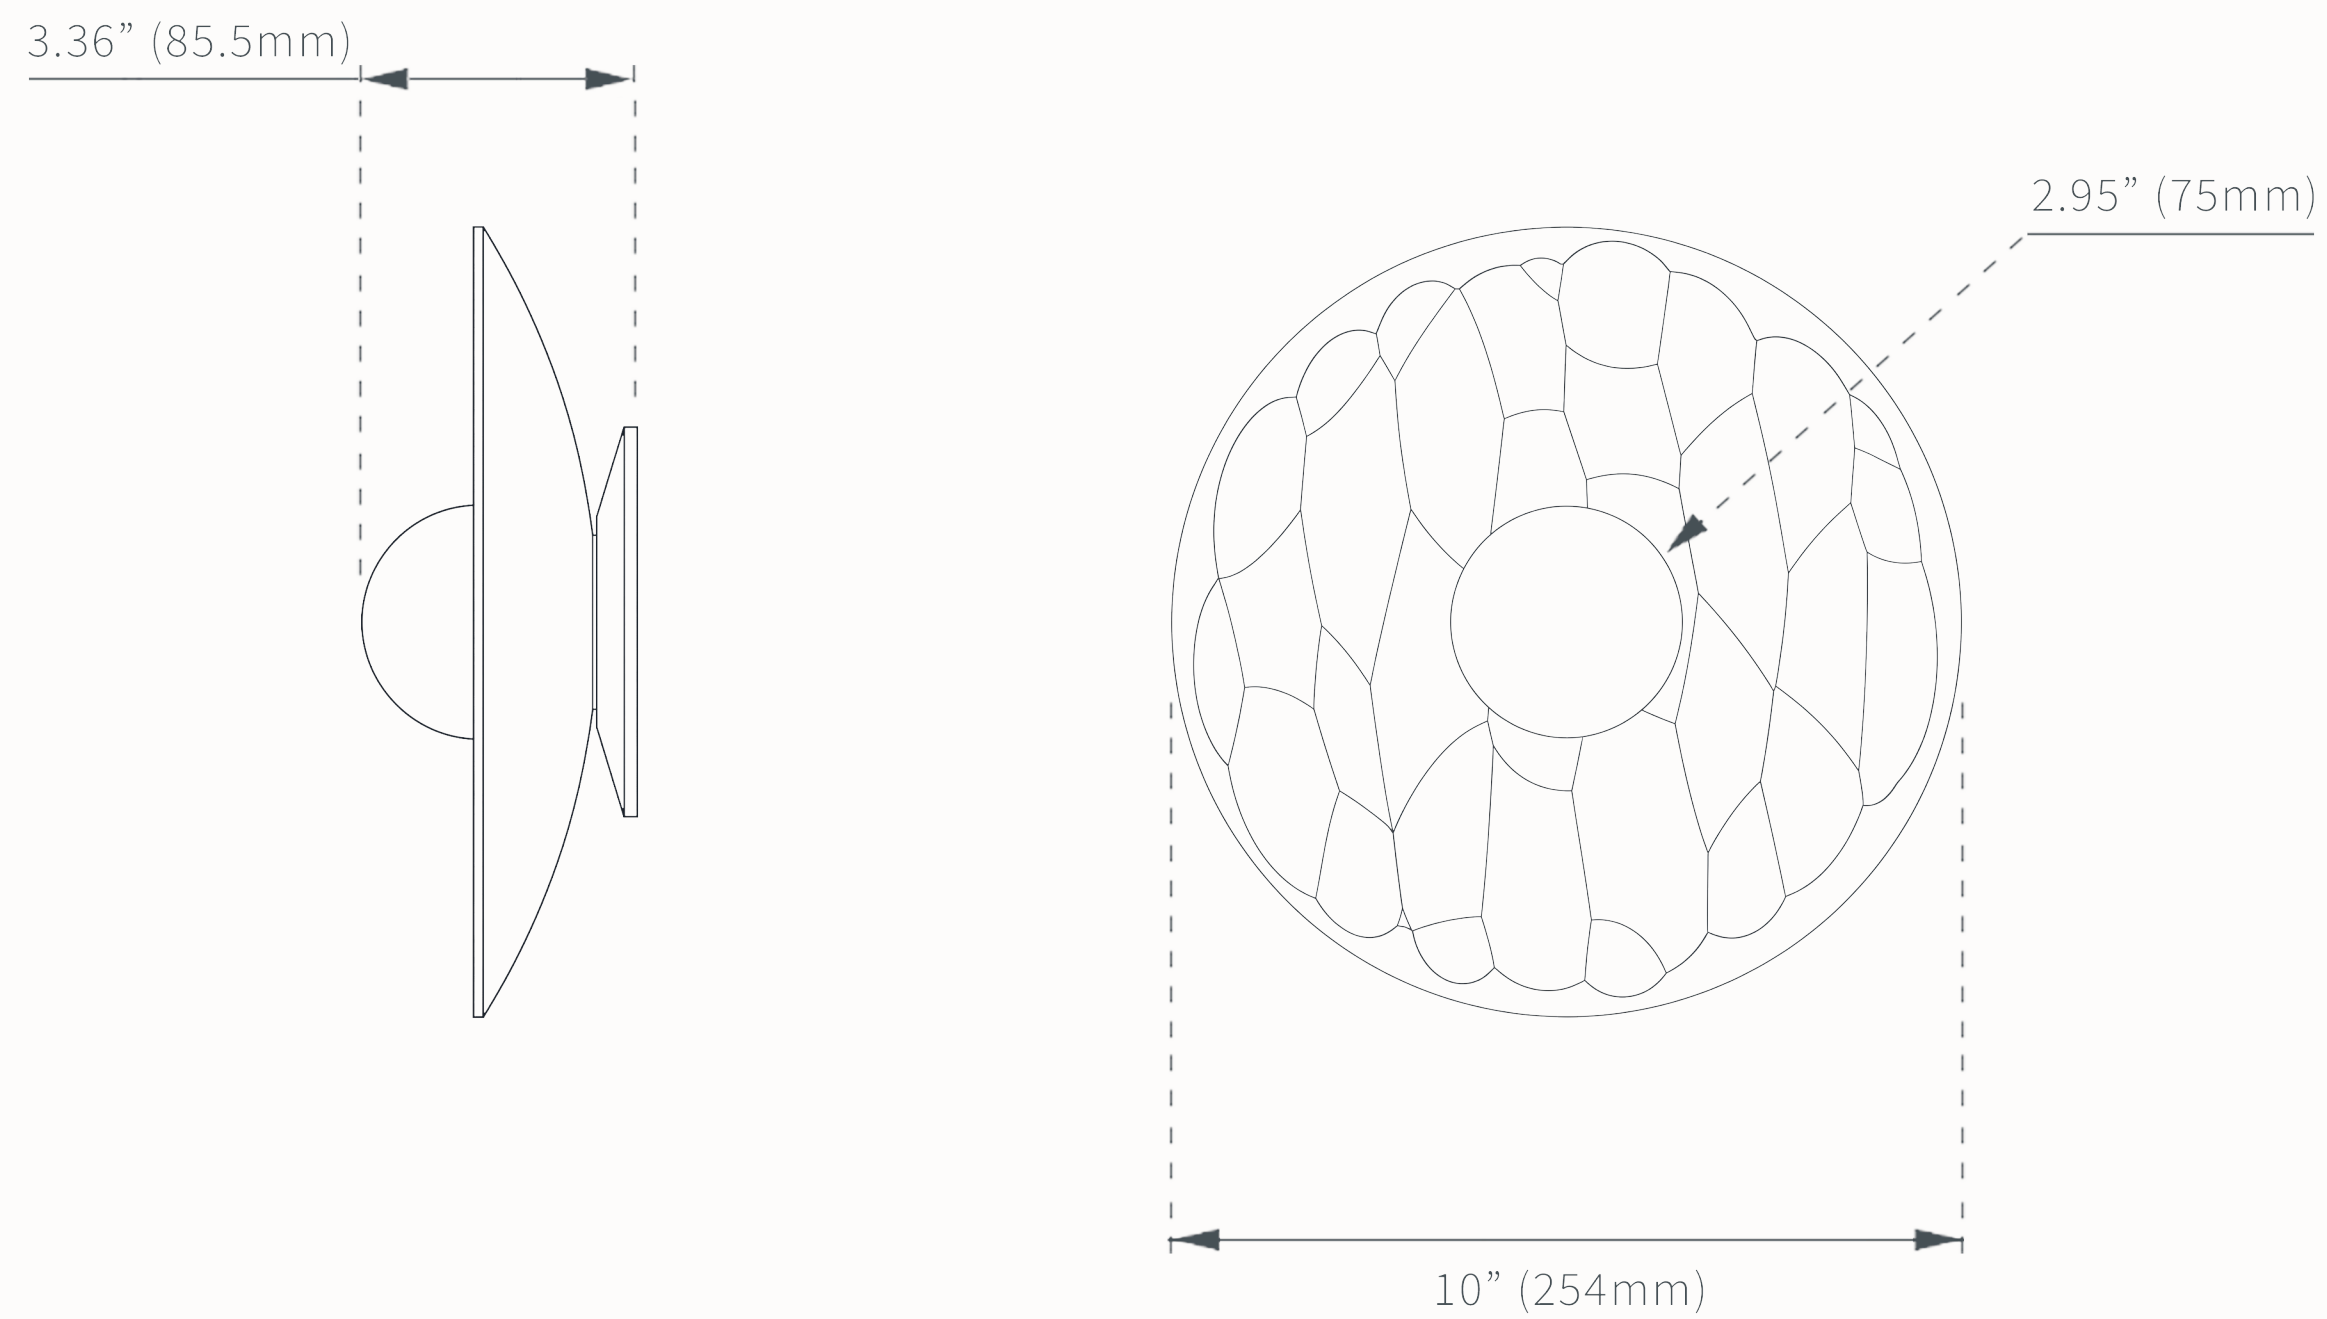

AURA 10-3

WAC - 002

CUT SHEET

Revision number : #2
Revision date : 15 May 2026

AURA 10-3

WAC - 002

Description

Aura 10-3 pairs a 10" carved solid-wood shade with a softly diffused 3" globe, creating a compact atmospheric glow that reveals texture, grain, and depth.

Mounting Hardware Diagram

Mounting : Universal

AURA 10-3

WAC - 002

Dimensional Drawing

AURA 10-3

WAC - 002

Electrical

Electrical Notes

Fixture to be installed by a qualified electrician in accordance with local electrical code.

Performance Table

Size	Max Wattage	Delivered Lumens	Weight
10" (25.4cm)	6W	450-600 Lumen (Bulb Dependent)	1.16KG / 2.56LB