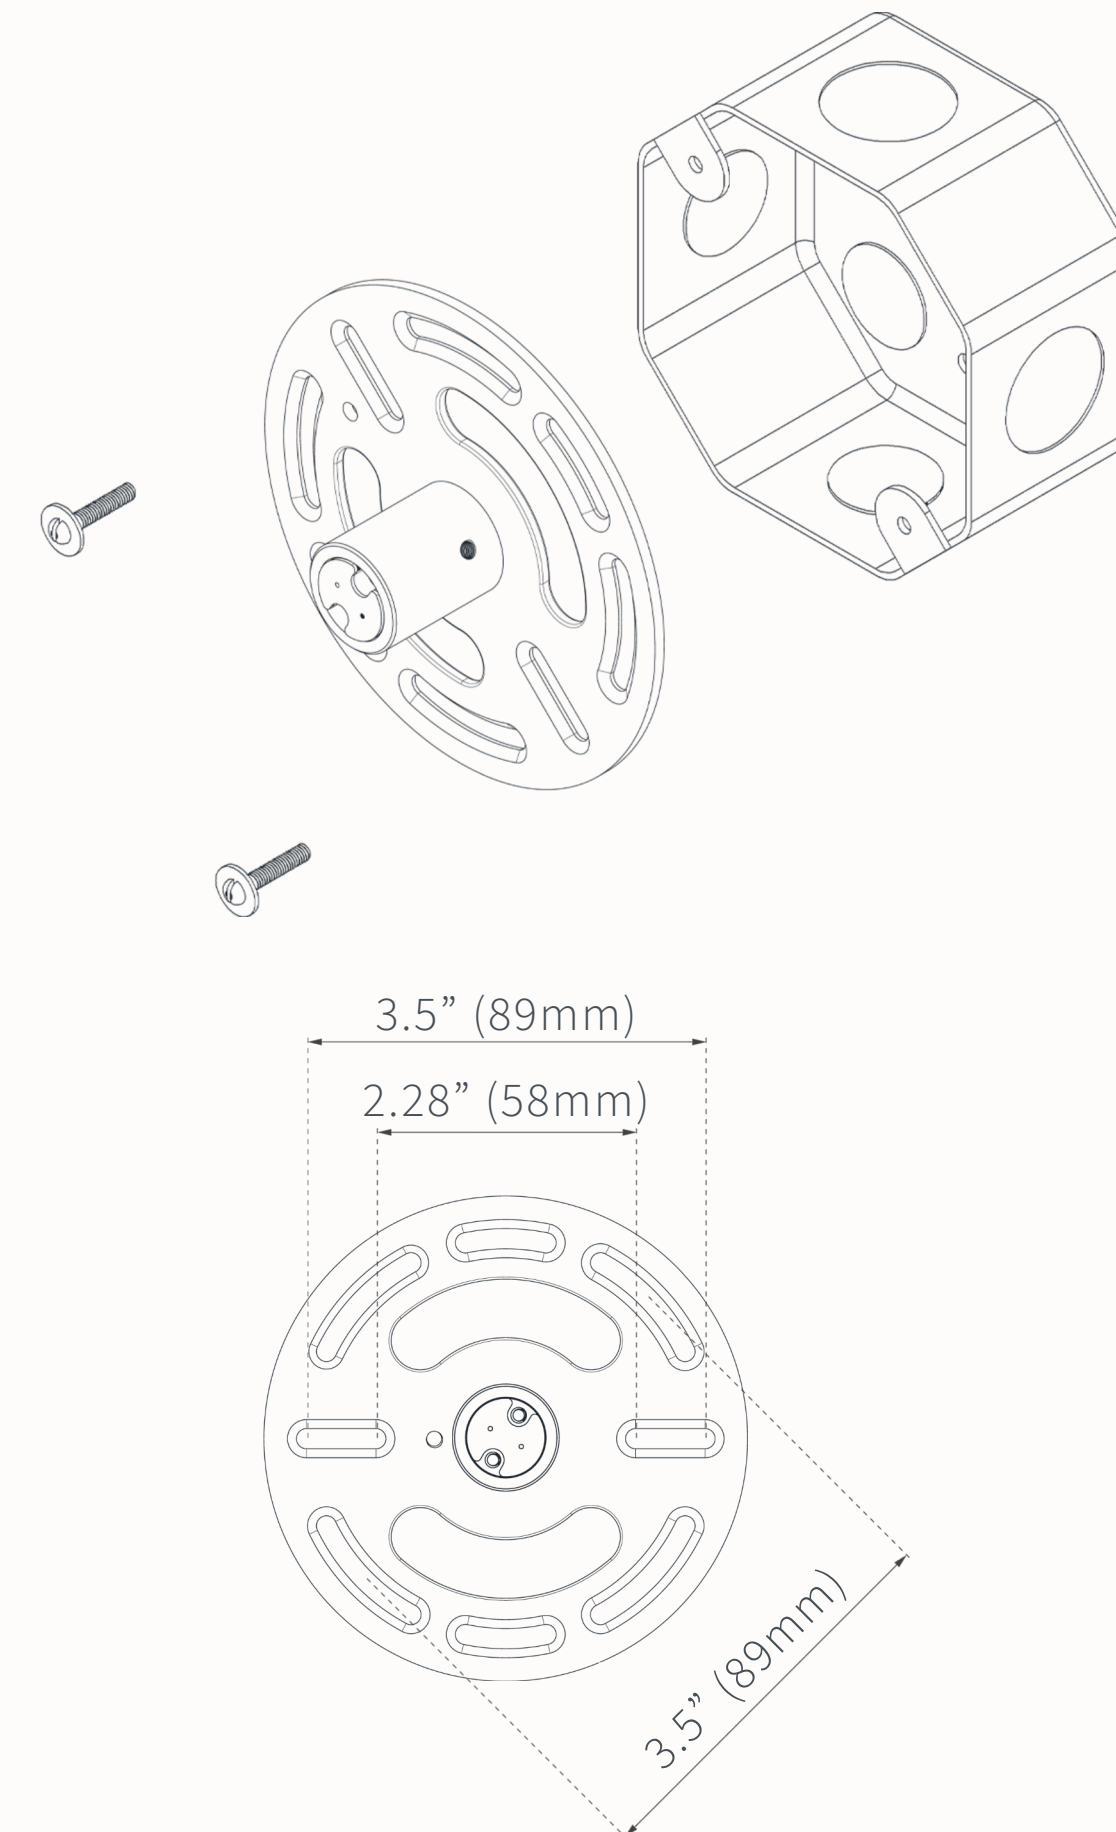

AURA 10-3

WAC - 002

CUT SHEET

Revision number : #2
Revision date : 15 May 2026

AURA 10-3

WAC - 002

Description

Aura 10-3 pairs a 10" carved solid-wood shade with a softly diffused 3" globe, creating a compact atmospheric glow that reveals texture, grain, and depth.

Available in All Standard Textures

Mounting Location

- Wall
- Ceiling

Material Disclaimer

Due to the natural characteristics of solid hardwood, grain and tone variation will occur. Each fixture is unique.

Mounting Hardware Diagram

Mounting : Universal

AURA 10-3

WAC - 002

Dimensional Drawing

AURA 10-3

WAC - 002

Electrical

Electrical Notes

Fixture to be installed by a qualified electrician in accordance with local electrical code.

Performance Table

Size	Max Wattage	Delivered Lumens	Weight
10" (25.4cm)	6W	450-600 Lumen (Bulb Dependent)	1.16KG / 2.56LB